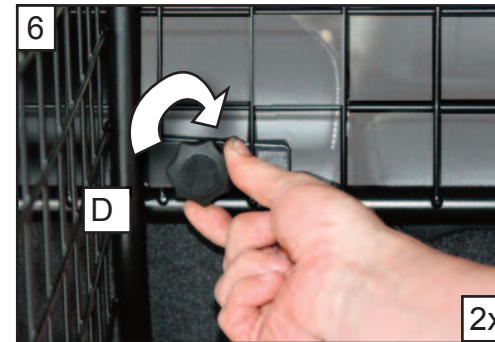

KIT

A

B

C x2

D x2

Skoda Octavia Estate  
(1Z) 2004-2013  
G1339D

**BOOT DIVIDER**  
FITTING INSTRUCTION

CAN ONLY BE USED IN  
CONJUNCTION WITH  
'GUARDSMAN'