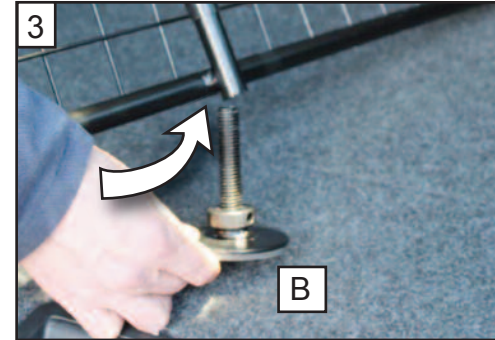

KIT

A

B

C x2

D x2

Skoda Octavia Estate  
(1Z) 2004-2013  
G1339D

**BOOT DIVIDER**  
FITTING INSTRUCTION

CAN ONLY BE USED IN  
CONJUNCTION WITH  
'GUARDSMAN'