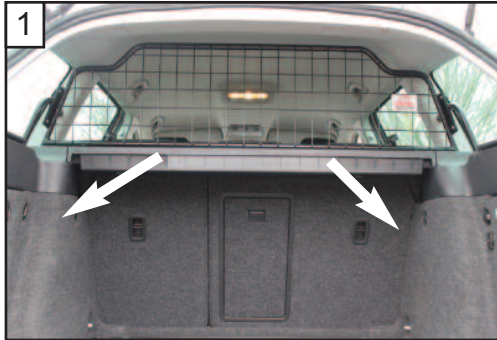

KIT

A

B

C x2

D x2

Skoda Octavia Estate  
(1Z) 2004-2013  
G1339D

**BOOT DIVIDER**  
FITTING INSTRUCTION

CAN ONLY BE USED IN  
CONJUNCTION WITH  
'GUARDSMAN'