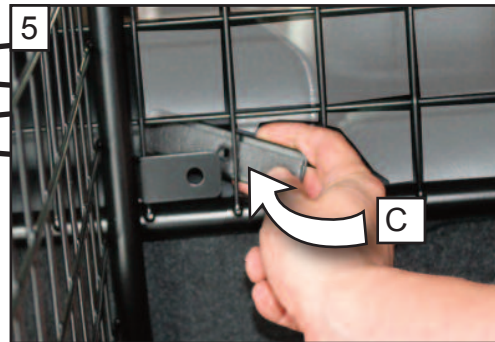

KIT

A

B

C x2

D x2

Skoda Octavia Estate  
(1Z) 2004-2013  
G1339D

**BOOT DIVIDER**  
FITTING INSTRUCTION

CAN ONLY BE USED IN  
CONJUNCTION WITH  
'GUARDSMAN'