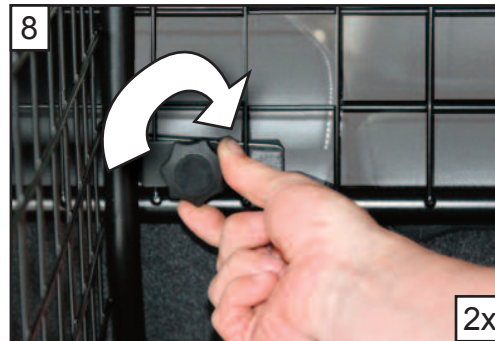

KIT

A

B

C x2

D x2

Skoda Octavia Estate  
(1Z) 2004-2013  
G1339D

**BOOT DIVIDER**  
FITTING INSTRUCTION

CAN ONLY BE USED IN  
CONJUNCTION WITH  
'GUARDSMAN'