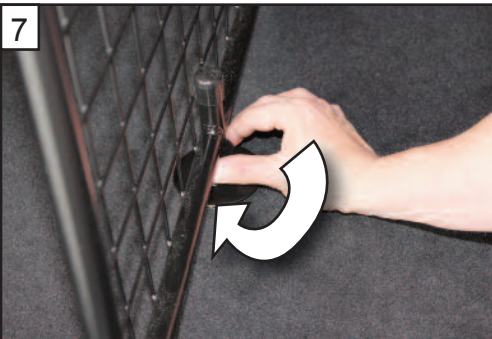

Ford Focus estate
G1324d

BOOT DIVIDER
FITTING INSTRUCTION

CAN BE USED IN
CONJUNCTION WITH
GUARDSMAN
Ford Focus estate
dog guard
PART No,G1324

tel no. 01827 713040
www.dogcages.uk.com

subject to alteration without notice