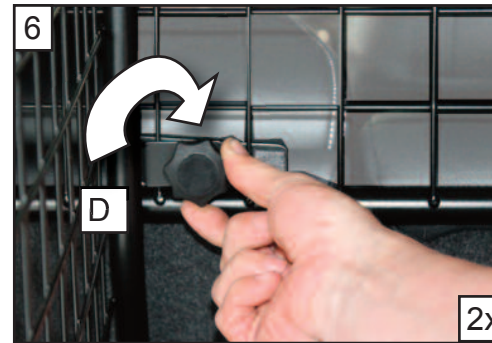

Ford Focus estate
G1324d

BOOT DIVIDER
FITTING INSTRUCTION

CAN BE USED IN
CONJUNCTION WITH
GUARDSMAN
Ford Focus estate
dog guard
PART No,G1324

tel no. 01827 713040
www.dogcages.uk.com

subject to alteration without notice