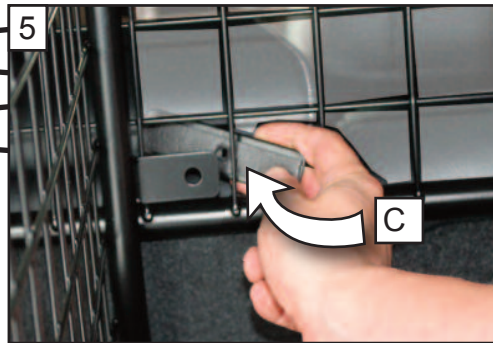

Ford Focus estate
G1324d

BOOT DIVIDER
FITTING INSTRUCTION

CAN BE USED IN
CONJUNCTION WITH
GUARDSMAN
Ford Focus estate
dog guard
PART No,G1324

tel no. 01827 713040
www.dogcages.uk.com

subject to alteration without notice