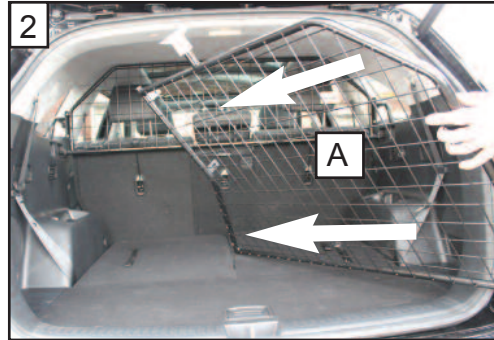

tel no. +44 (0)1827 713040
www.dogcages.uk.com

subject to alteration without notice