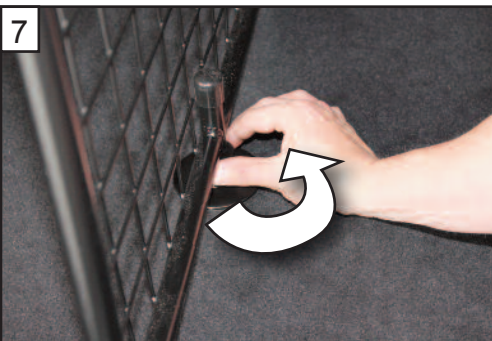

tel no. +44 (0)1827 713040
www.dogcages.uk.com

subject to alteration without notice