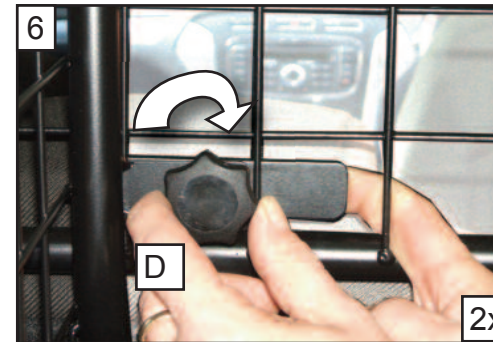

tel no. +44 (0)1827 713040
www.dogcages.uk.com

subject to alteration without notice