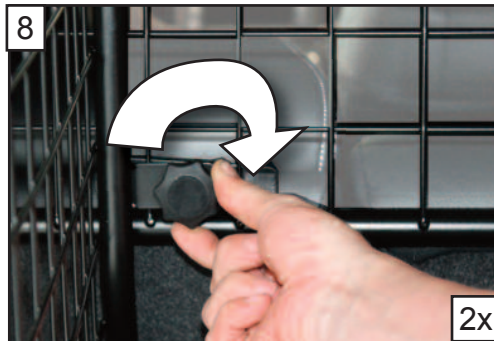

tel no. +44 (0)1827 713040
www.dogcages.uk.com

subject to alteration without notice