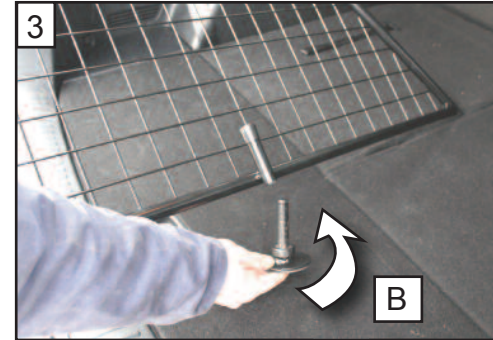

tel no. +44 (0)1827 713040
www.dogcages.uk.com

subject to alteration without notice