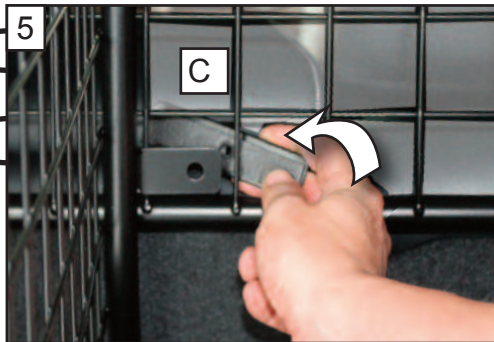

tel no. +44 (0)1827 713040
www.dogcages.uk.com

subject to alteration without notice