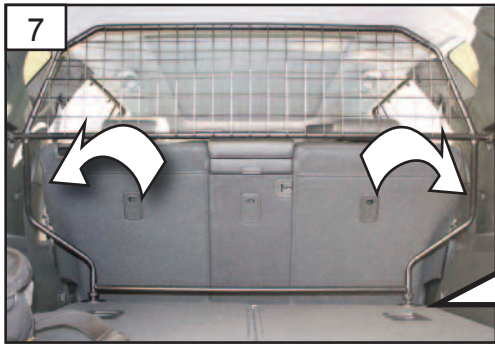

Hyundai Santa Fe
2013 onwards

G1418

sheet 2 of 2