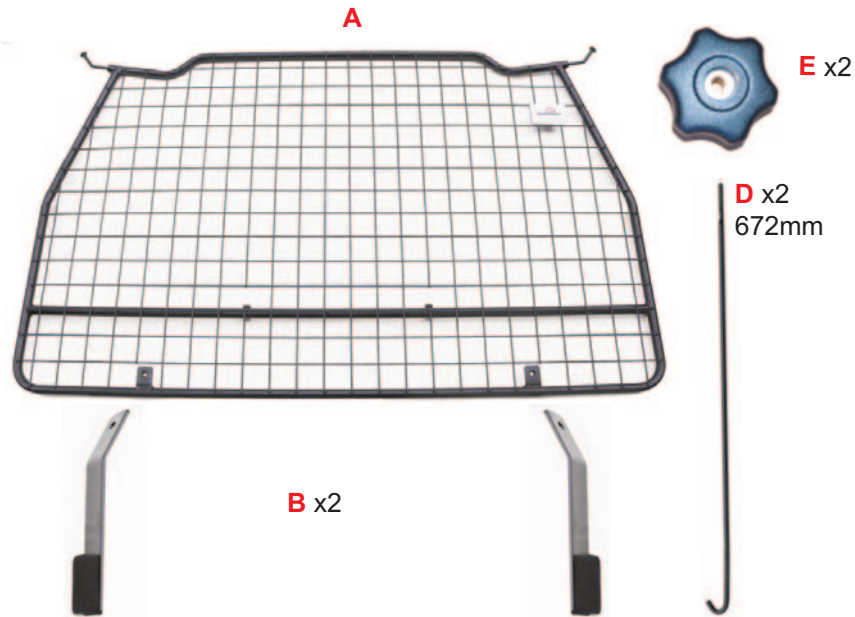

KIT

**READ FULLY BEFORE
BEGINNING -
IT'LL MAKE MORE SENSE!**

**VOR DEM ANFANG
VOLLSTÄNDIG
LESEN - ES WIRD MEHR SINN
MACHEN!**

**LAND ROVER
DEFENDER 90
2022 onwards
G1650**

**DOG GUARD
FITTING INSTRUCTION**

Offer in the Dog Guard -
the mesh goes to Back of
the car.

The badge faces to the rear
of the car.

3 Flip open the upper
fixing covers in the roof
lining.

Insert the spring loaded
pins both sides.

Install them in the
foward section of the
'Keyhole'.

The foam pad faces forward

6

Secure using handwheel 'C'

7

Slide both front seats forward and angle the back rests forward.

Insert the threaded hook 'D' through the guide tube on the Dog Guard.

8

Locate the hook 'D' over the front seat belt fixing bolt