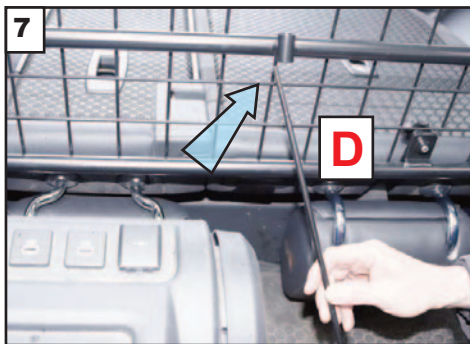

Offer in the Dog Guard -
the mesh goes to Back of
the car.

The badge faces to the rear
of the car.

3 Flip open the upper
fixing covers in the roof
lining.

Insert the spring loaded
pins both sides.

Install them in the
foward section of the
'Keyhole'.

4 The Guard
should now be in this
position with the lower
section in
front of the
rear seats.

www.guardsmandogguards.co.uk

5

Manoeuvre the lower fixing bracket 'B' into position between the top of the seat and the headrest.

The foam pad faces forward

6

Secure using handwheel 'C'

7

Slide both front seats forward and angle the back rests forward.

Insert the threaded hook 'D' through the guide tube on the Dog Guard.

8

Locate the hook 'D' over the front seat belt fixing bolt