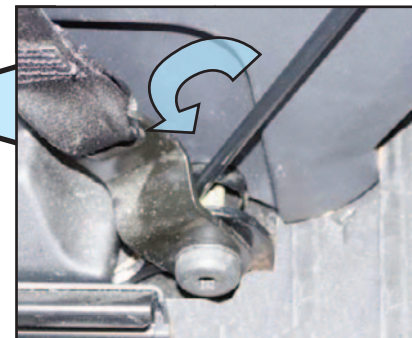

The foam pad faces forward

6

Secure using handwheel 'C'

7

Slide both front seats forward and angle the back rests forward.

Insert the threaded hook 'D' through the guide tube on the Dog Guard.

8

Locate the hook 'D' over the front seat belt fixing bolt

SIDE VIEW

9

Partially tighten using handwheel 'E'.

Repeat for the other side

This is the final fitment position.

Slide the seats back and adjust the backrests to suit.

Tighten fixings all round.

**LAND ROVER
DEFENDER 90
2022 onwards
G1650**