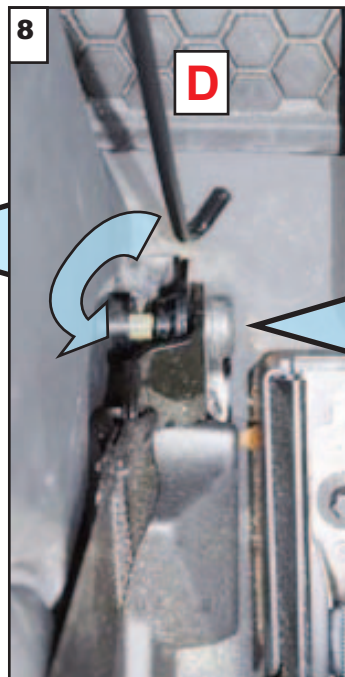

The foam pad faces forward

6

Secure using handwheel 'C'

7

Slide both front seats forward and angle the back rests forward.

Insert the threaded hook 'D' through the guide tube on the Dog Guard.

8

Locate the hook 'D' over the front seat belt fixing bolt

SIDE VIEW

9

Partially tighten using handwheel 'E'.

Repeat for the other side

This is the final fitment position.

Slide the seats back and adjust the backrests to suit.

Tighten fixings all round.

**LAND ROVER
DEFENDER 90
2022 onwards
G1650**